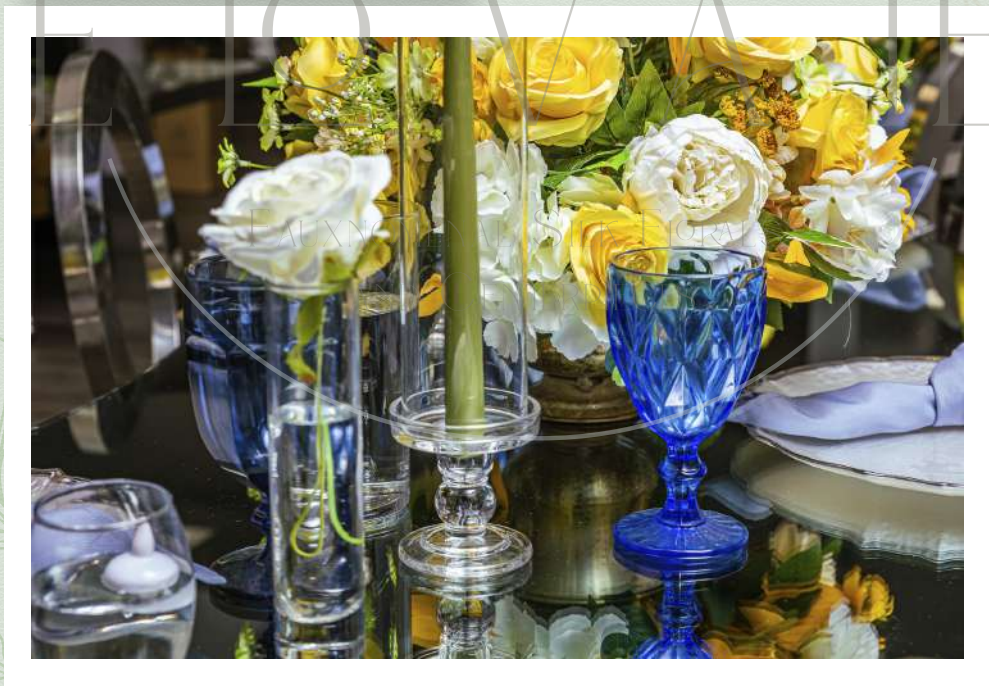

Daniela
Collection