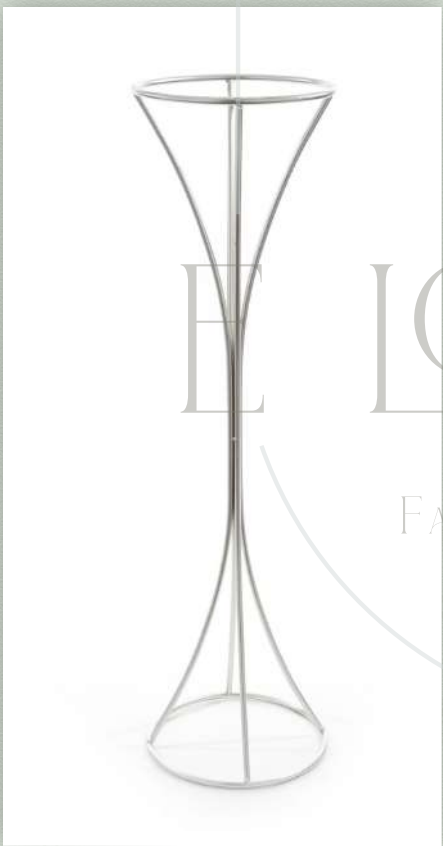

CUSHION COLOR

Ghost Bar Stool

Black Ghost Chair

Saddle Back Chairs

X-Back Chair

Phoenix Chair

Chiavari chair ● ●

Ghost Chair

Wooden Folding Chair

FAUX NOMINAL SILK FIGRA
AND CENTERPIECES

FAUX ● ● ENAL S
AND CENTERPIECE

ELOVATE FLORAL AND BASES

ELOVA TE

FAUXNOYENAL SILK FIORALS
AND CENTERPIECES

ELOVATE FLOWERS

*Arabella
Collection*