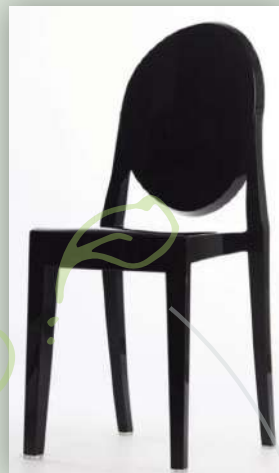

TECHNOLOGICAL SILK FLOWERS
AND CENTERPIECES

ELOVATE BACKDROPS

ELOVATE BACKDROPS

ORALS
ES

ELOVATE CENTERPIECES

FAUNOMENAL SILK FLOWERS AND CENTERPIECES

ELEVATE TABLES

Our stock includes 48 inch, 60 inch, 72 inch rounds and 6ft/8ft banquet rectangular tables. 28 inch and 32 inch cocktail high boy tables. 32 inch round bistro height tables. Serpentine, farmhouse and round configuration folding tables.

FAUXNOMENAL SILK FLOALS

ELOVATE CHAIRS

We have a wide selection of chairs to add that wow factor to your event, let your design skills take you away by adding more flair to your event with the option of different colored cushion covers.

CUSHION COLOR

Ghost Bar Stool

Black Ghost Chair

Saddle Back Chairs

X-Back Chair

Phoenix Chair

Chiavari chair ● ●

Ghost Chair