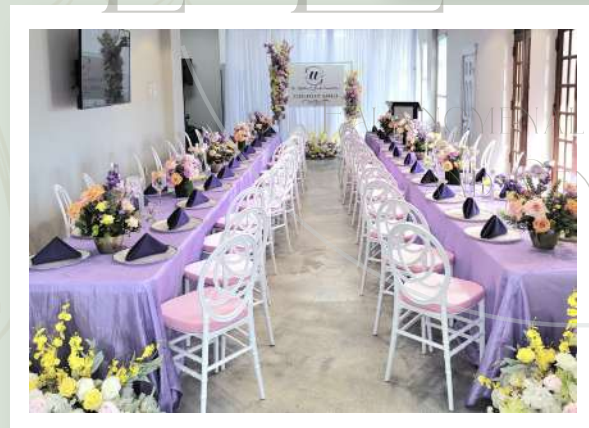

ELOVATE CENTERPIECES.

ELOVATE
CENTRAL SILK FLORALS
CENTERPIECES